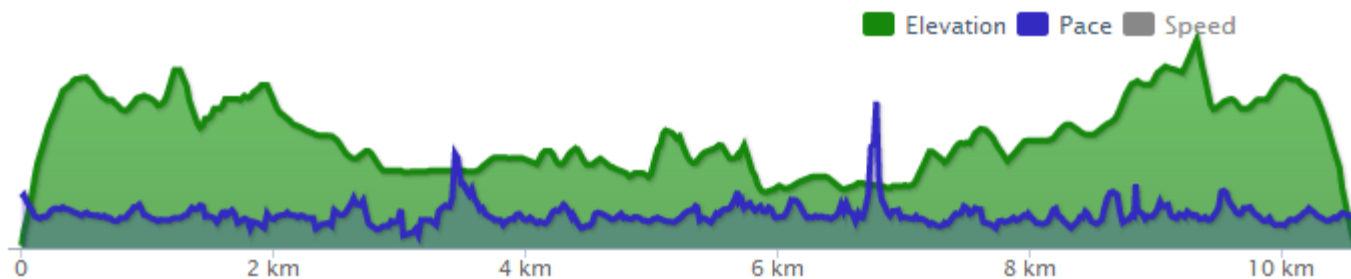

Distance	Duration	Avg. Pace	Avg. Speed	Burned	Climb
10.59 km	3:53:30 h : m : s	22:03 min/km	2.72 km/h	1,122 calories	118 m

Dovra Sjöar